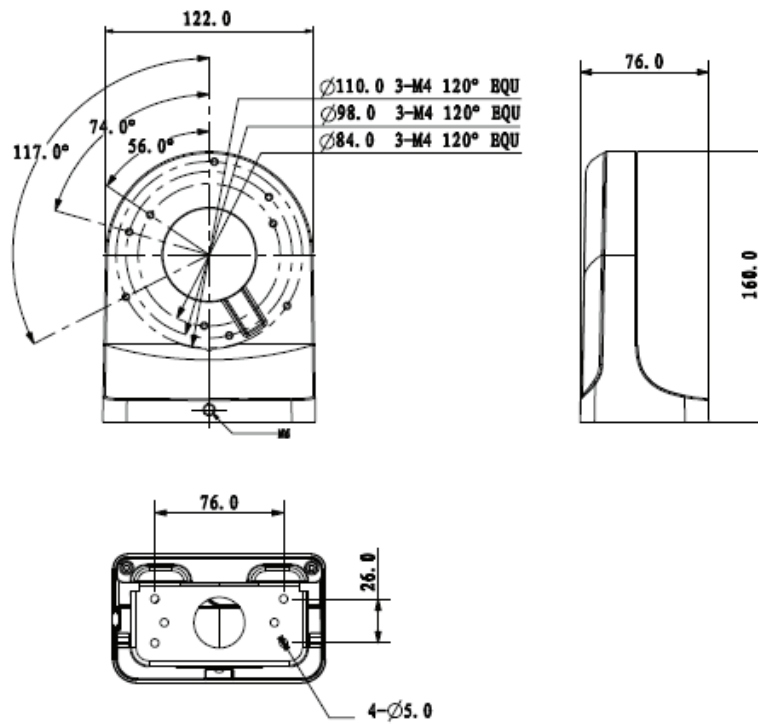

Features

- Material: AluminumWall
- Mount BracketNeat &
- Integrated design

Specifications

Model	E-B203-WM
General	
Material	Aluminum
Dimension	160mm x 122mm x 76mm
Operating Temperature	-40°C~60°C
Humidity	0~90% RH
Load Bearing	1.0Kg
Weight	0.50Kg
Color	White
Applicable Model	Please see "Accessory Selection"

Dimensions (mm)

Application