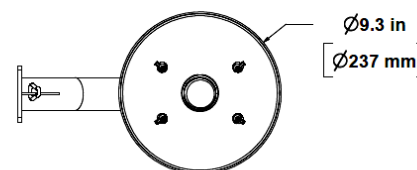

DIMENSIONS

DISTRIBUTED BY:

Panasonic System Solutions Company
Unit of Panasonic Corporation of North America Security Systems
Two Riverfront Plaza, Newark, NJ 07102-5490

For More Information, Contact us
1-877-803-8492
us.panasonic.com/security
B2BSales@us.panasonic.com

For Technical Support
1-800-528-6747
psditech@us.panasonic.com

For Service Support
1-847-888-7000
Heartland Services
1615 Dundee Ave., Dock G
Elgin, IL 60120-1620