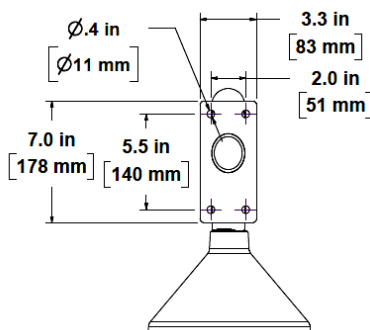

DIMENSIONS

DISTRIBUTED BY:

Panasonic System Solutions Company
Unit of Panasonic Corporation of North America Security Systems
Two Riverfront Plaza, Newark, NJ 07102-5490

For More Information, Contact us
1-877-803-8492
us.panasonic.com/security
B2BSales@us.panasonic.com

For Technical Support
1-800-528-6747
psditech@us.panasonic.com

For Service Support
1-847-888-7000
Heartland Services
1615 Dundee Ave., Dock G
Elgin, IL 60120-1620