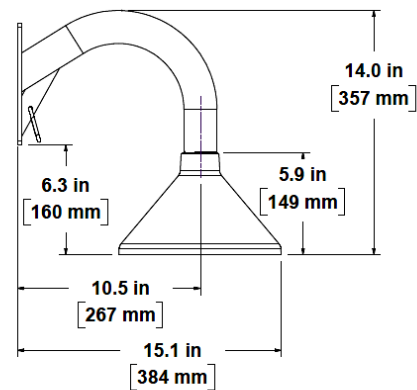

CONFIGURATIONS

Part#	Description
PS781	Pendant shroud
PWM781	Pendant shroud with wall bracket

Note: Mounting hardware is included with all of the kits and mounting options listed in this document. Included hardware does not include fasteners or anchors for mounting to the wall itself.

Wall Mount Kit—PWM781

Wall Mount Kit Mounting Options

PACA4—Corner Mount Adapter

PAPM4—Pole Mount Adapter

PPMF12D—Pendant Mount Adapter

DESCRIPTION

The PS781 is a cast aluminum top cover that mounts to the base of Panasonic camera model WV-SFV781L to provide a clean, attractive installation. Kits are available to tailor the adapter to a wide variety of mounting requirements. Optional pole, corner and pendant adaptors provide flexible mounting options for the WV-SFV871L.

DIMENSIONS

DISTRIBUTED BY:

Panasonic System Solutions Company
Unit of Panasonic Corporation of North America Security Systems
Two Riverfront Plaza, Newark, NJ 07102-5490

For More Information, Contact us
1-877-803-8492
us.panasonic.com/security
B2BSales@us.panasonic.com