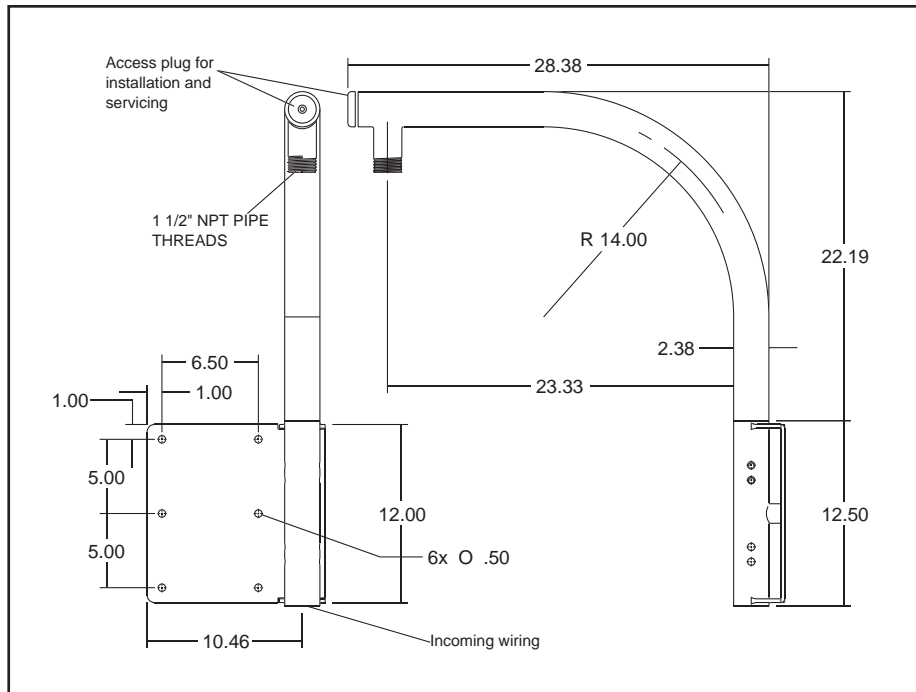

PWM30G & PWM30GB

DISTRIBUTED BY:

Panasonic ideas for life

Panasonic Digital Communications & Security Company
Unit of Matsushita Electric Corporation of America
Security Systems

Executive Office: Three Panasonic Way, Secaucus, NJ 07094
Zone Offices:

Eastern: Three Panasonic Way, Secaucus, NJ 07094 (201) 392-4546

Central: 1707 North Randall Road, Elgin, IL 60123 (847) 468-5211

Western: 6550 Katella Avenue, Cypress, CA 90630 (714) 373-7840

www.panasonic.com/cctv